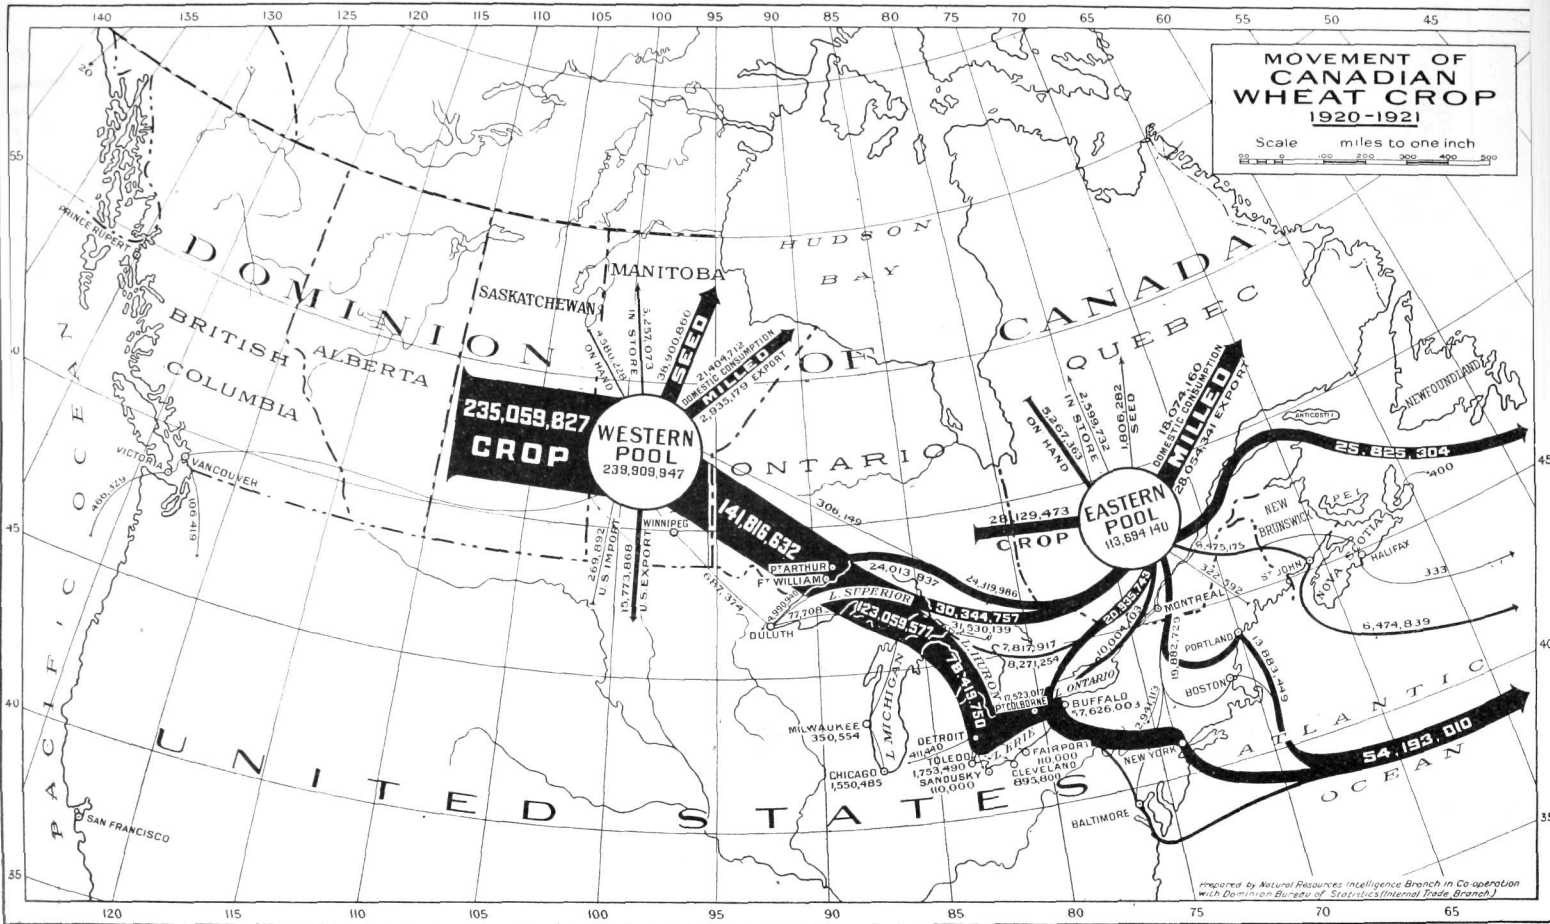

MOVEMENT OF CANADIAN WHEAT CROP 1920-1921

Scale miles to one inch